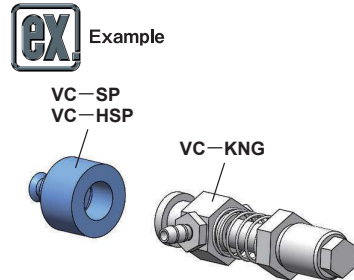

BELLOWS SUCTION CUP (SILICONE / NITRILE / FLUORINE)

VC—HSP (Bellows)

No.6—2

No.8—3

No.10—3

No.12—3

No.15—3

No.20—3

No.30—3A

No.40—3A

Material symbol	M Material	H Hardness	Usable temp. range	Color
S	Silicone rubber	Shore A50~70	-70~200°C	White
N	Nitrile rubber	Shore A50~70	-10~99°C	Blue
F	Fluorine rubber	Shore A60~80	-10~230°C	Black

Applicable metal fittings	Mounting type	Cup dia.	Weight (g)^{*1}	Part Number		Material symbol	Unit Price 1~30 pcs		
				Type	No.		S	N	F
VC—KNG11 VC—KNGB11	Embedded type	6	1	VC—HSP (Bellows)	6—2	S (Silicone)			
		8	1		8—3				
		10	2		10—3	N (Nitrile)			
		12	2		12—3				
		15	2		15—3	F (Fluorine)			
		20	2		20—3				
		30	4		30—3A				
		40	15		40—3A				
Quotation									

*1 The weight is an approximate value which serves only as a guideline.

Order Part Number — Material symbol
VC—HSP20—3 — N

Days to Ship Quotation

Price Quotation

• Insert the tip of the suction bracket (VC—KNG) to the back of the suction cup.