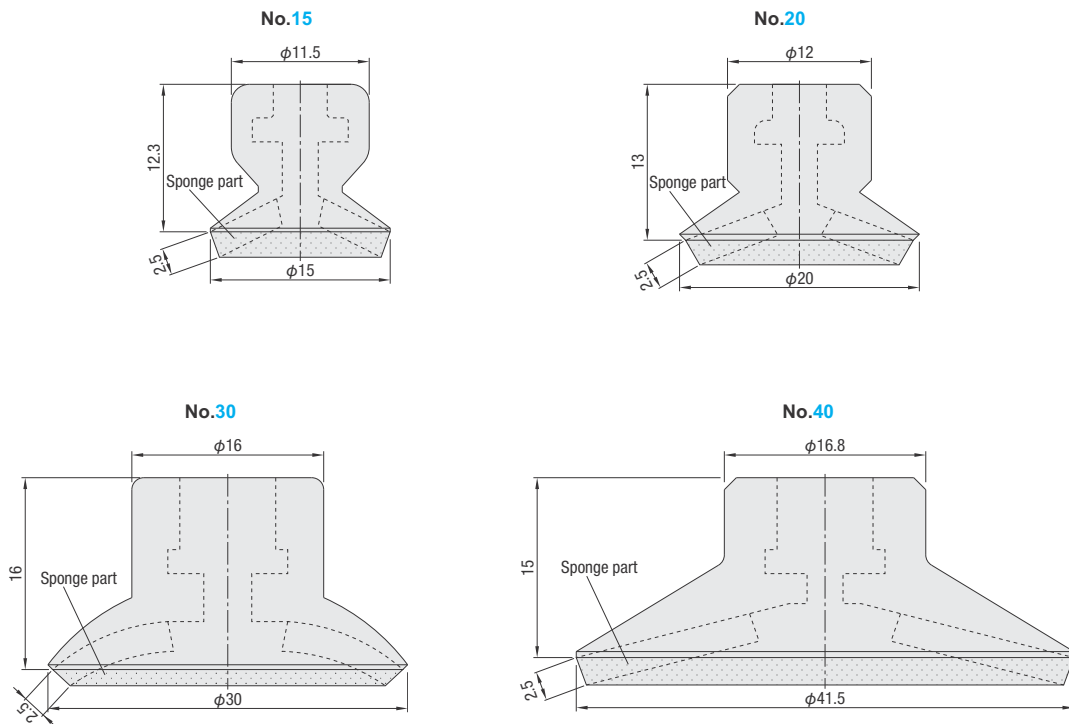

# SUCTION CUP (EP SPONGE TYPE)

■ Suction Cup (EP Sponge type)

VC-ES

**M** Body: Silicone  
 Sponge: EDPM silicone  
**H** Shore A50~70  
 Specification Temperature -70°C~200°C  
 Maximum Operating Temperature 80°C

Applicable metal fittings	Mounting type	Cup dia.	Weight (g)*1	Part Number		Unit Price
				Type	No.	1~30 pcs
VC-KNG7 VC-KNGB7	Embedded type	15	1	VC-ES	15	Quotation
		20	1		20	
VC-KNG11 VC-KNGB11		30	3		30	
		41.5	5		40	

\*1 The weight is an approximate value which serves only as a guideline.

Order

Part Number  
VC-ES30

Days to Ship

Quotation

Price

Quotation