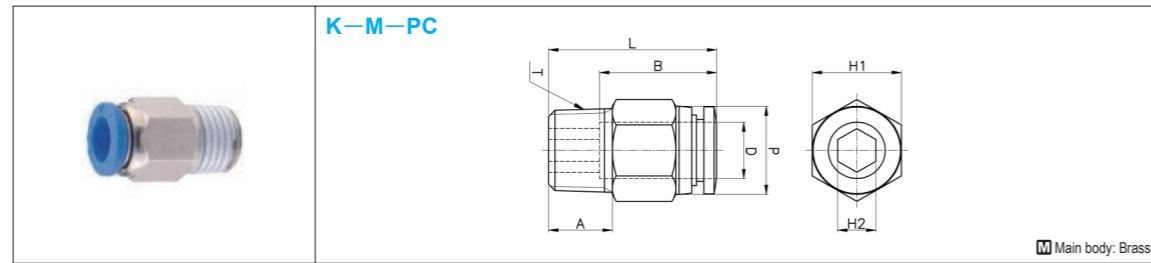

ONE-TOUCH FITTINGS

-STANDARD TYPE (HEAT RESISTANCE 60°C)-

M Main body: Brass

Max. pressure MPa (kgf/cm ²)	Usable temp. range	D	P	T	L	A	B	Allen side		Part Number		Unit Price
								H1	H2	Type	No.	
0.99 (9.9)	32-140°F/ 0-60°C	4	10.0	M5x0.8	21.9	4.6	15.9	10	3	K-M-PC	04-M5	Quotation
				R 1/8	21.6	8.0		10	3		04-01	
				R 1/4	20.6	10.0		14	3		04-02	
				R 3/8	22.0	11.0		17	3		04-03	
		6	12.0	M5x0.8	23.6	4.6	16.5	12	4		06-M5	
				R 1/8	22.2	8.0		12	4		06-01	
				R 1/4	21.0	10.0		14	5		06-02	
				R 3/8	22.0	11.0		17	5		06-03	
		8	14.0	R 1/8	27.5	8.0	17.7	14	5		08-01	
				R 1/4	25.5	10.0		14	6		08-02	
				R 3/8	23.0	11.0		17	6		08-03	
				R 1/2	29.7	14.0		19	6		08-04	
		10	16.1	R 1/8	28.7	8.0	18.6	17	5		10-01	
				R 1/4	30.7	10.0		17	6		10-02	
				R 3/8	24.7	11.0		17	8		10-03	
				R 1/2	29.7	14.0		19	8		10-04	
		12	19.0	R 1/8	32.3	8.0	20.9	19	5		12-01	
				R 1/4	32.8	10.0		19	6		12-02	
				R 3/8	29.8	11.0		19	8		12-03	
				R 1/2	29.8	14.0		19	8		12-04	
		16	24.0	R 3/8	37.3	11.0	24.8	24	10		16-03	
				R 1/2	40.3	14.0		24	10		16-04	

Order **Part Number** **K-M-PC04-M5** Days to Ship **Quotation** Price **Quotation**

ONE-TOUCH FITTINGS

-FEMALE THREAD TYPE (HEAT RESISTANCE 60°C)-

M Main body: Brass

Max. pressure MPa (kgf/cm ²)	Usable temp. range	D	P	T	L	A	B	H	Part Number		Unit Price			
									Type	No.				
0.99 (9.9)	32-140°F/ 0-60°C	4	10	Rc 1/8	27.1	9	14.8	14	K-M-PCF	04-01	Quotation			
				Rc 1/4	29.1	11		17		04-02				
				Rc 3/8	30.1	12		22		04-03				
		6	12	Rc 1/8	28.2	9	16.4	14		06-01				
				Rc 1/4	30.2	11		17		06-02				
				Rc 3/8	31.2	12		22		06-03				
		8	14	Rc 1/8	29.4	9	18.4	14		08-01				
				Rc 1/4	31.4	11		17		08-02				
				Rc 3/8	32.4	12		22		08-03				
		10	16.4	Rc 1/2	34.4	14	19.7	24		08-04				
				Rc 1/8	32.6	9		17		10-01				
				Rc 1/4	33.6	11		22		10-02				
		12	19	Rc 3/8	33.6	12	21.9	22		10-03				
				Rc 1/2	35.6	14		24		10-04				
				Rc 1/4	37.1	11		22		12-02				
				Rc 3/8	39.1	12		24		12-03				
														12-04