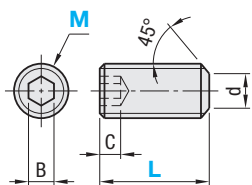

Hex Socket Set Screws

Flat End (Available in box)

Type	Material	Hardness	Surface Treatment
BOX-MSSF	SCM435	45HRC~	Black Oxide
BOX-MSSFS	SUS304 Equivalent	-	-

MxP (Coarse)	B	C (Min.)	d (Max.)
2 x0.4	0.9	0.8	1
2.5x0.45	1.3	1.2	1.5
2.6x0.45	1.3	1.2	1.5
3 x0.5	1.5	1.2	2
4 x0.7	2	1.5	2.5
5 x0.8	2.5	2	3.5