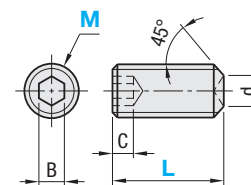

Hex Socket Set Screws

Cup Point (Boxes)

Type	Material	Hardness	Surface Treatment
BOX-MSSK	SCM435	45HRC~	Black Oxide
BOX-MSSU	SUS304 Equivalent	-	-

MxP (Coarse)	B	C (Min.)	d (Max.)
2 x0.4	0.9	0.8	1
2.5x0.45	1.3	1.2	1.2
2.6x0.45	1.3	1.2	1.2
3 x0.5	1.5	1.2	1.4
4 x0.7	2	1.5	2
5 x0.8	2.5	2	2.5