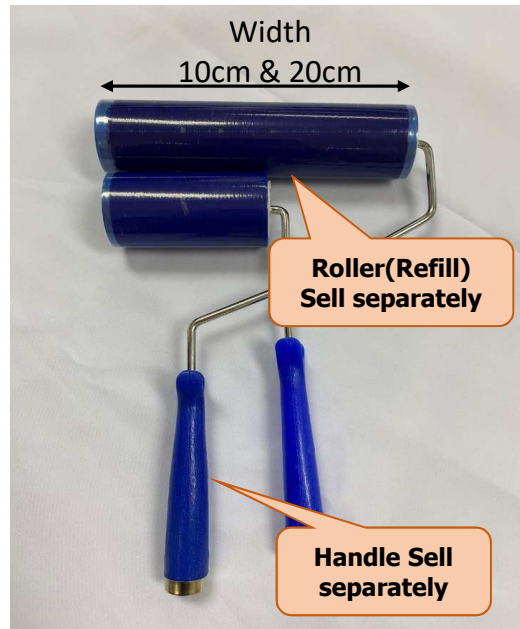

Sticky Roller

Easy to use and can be used for
a wide range
such as clothes, shelves

- Produced from LDPE water based- acrylic adhesive, the same quality as sticky mat.
- 2 colors, 2 sizes
 - Blue for cleanroom
 - White for general areas

Product Code	Product Name (English)	Material	Adhesive Material	Size					Color	Q'ty/Pack pcs
				Width	Unit	x	Length	Unit		
GSRB-10-18-H	STICKY ROLLER SET,10CM,BLUE	Polypropylene	Acrylic Emulsion (Water Base)	10	cm	x	18	m	Blue	1
GSRW-10-18-H	STICKY ROLLER SET,10CM,WHITE	Polypropylene	Acrylic Emulsion (Water Base)	10	cm	x	18	m	WHITE	1
GSRB-20-18-H	STICKY ROLLER SET,20CM,BLUE	Polypropylene	Acrylic Emulsion (Water Base)	20	cm	x	18	m	Blue	1
GSRW-20-18-H	STICKY ROLLER SET,20CM,WHITE	Polypropylene	Acrylic Emulsion (Water Base)	20	cm	x	18	m	WHITE	1
GSRB-10-18	STICKY ROLLER(REFIL),10CM,BLUE	Polypropylene	Acrylic Emulsion (Water Base)	10	cm	x	18	m	Blue	1
GSRB-10-18-PACK	STICKY ROLLER(REFIL),10CM,BLUE	Polypropylene	Acrylic Emulsion (Water Base)	10	cm	x	18	m	Blue	200
GSRW-10-18	STICKY ROLLER(REFIL),10CM,WHITE	Polypropylene	Acrylic Emulsion (Water Base)	10	cm	x	18	m	WHITE	1
GSRW-10-18-PACK	STICKY ROLLER(REFIL),10CM,WHITE	Polypropylene	Acrylic Emulsion (Water Base)	10	cm	x	18	m	WHITE	200
GSRB-20-18	STICKY ROLLER(REFIL),20CM,BLUE	Polypropylene	Acrylic Emulsion (Water Base)	20	cm	x	18	m	Blue	1
GSRB-20-18-PACK	STICKY ROLLER(REFIL),20CM,BLUE	Polypropylene	Acrylic Emulsion (Water Base)	20	cm	x	18	m	Blue	100
GSRW-20-18	STICKY ROLLER(REFIL),20CM,WHITE	Polypropylene	Acrylic Emulsion (Water Base)	20	cm	x	18	m	WHITE	1
GSRW-20-18-PACK	STICKY ROLLER(REFIL),20CM,WHITE	Polypropylene	Acrylic Emulsion (Water Base)	20	cm	x	18	m	WHITE	100
GSRH-10	STICKY ROLLER HANDLE,FOR10CM	Polypropylene	-	10	cm				Blue	1
GSRH-20	STICKY ROLLER HANDLE,FOR20CM	Polypropylene	-	20	cm				Blue	1